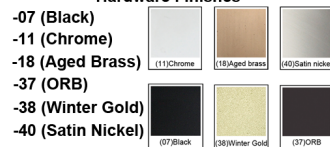

MX 3971-0440

W:20" H:8" OAH:10"
Finish: Satin Nickel
Shade: Gray Linen
Lamps: 3x60W (M) A19

- White Acrylic Lens
- 90 Degree Slope Ceiling Swivel

Shade Fabric

90 degree Swivel

Hardware Finishes

REFERENCE	QTY.	REMARKS	Project
			Location/Type
			Architect
			Engineer
			Contractor
			Submitted By: _____ Date: _____